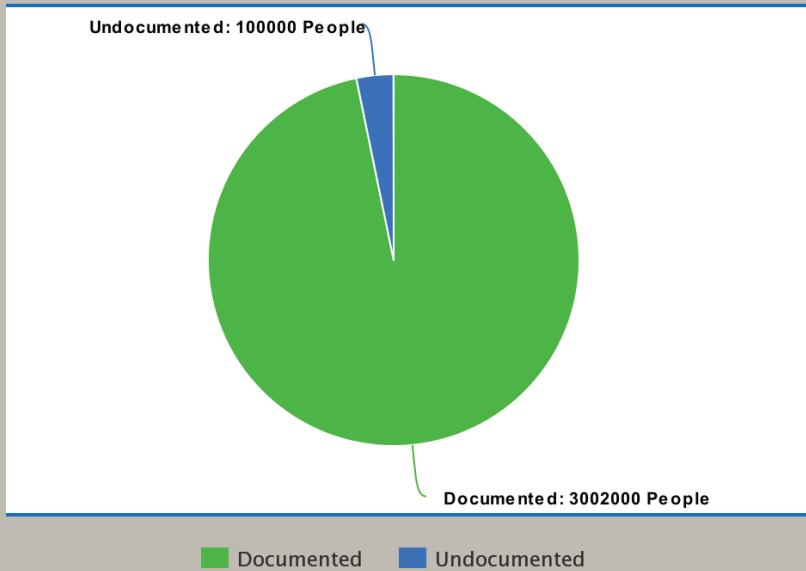

UTAH'S UNDOCUMENTED POPULATION

Pew Research Center

In 2012, The Pew Research Center estimated Utah's undocumented population comprised up to 3.6% of the state's populace, putting Utah amongst the top 15 states with the largest share of undocumented immigrants. When translated into actual numbers, Utah has approximately 100,000 individuals living in the state at the time of the study.

Nationally, the majority of undocumented immigrants in 2012 were from Mexico, comprising 52.4% of the total undocumented population. The most recent growth has been among those from Central America and Asia, which respectively make up approximately 15% and 12% of the undocumented population.

Unauthorized Immigrant Population, By Region of Birth, 2012

In thousands

	Estimate	%
Total U.S.	11,200	100.0
LATIN AMERICA		
Mexico	5,850	52.4
Central America	1,700	15.2
South America	700	6.3
Caribbean	550	4.9
OTHER REGIONS		
Asia	1,400	12.4
Europe, Canada	600	5.3
Middle East, Africa, Other	400	3.5

PEW RESEARCH CENTER

Mexico
69%

Perú
4%

Guatemala
3%

In Utah, it is estimated that 69% of the undocumented population is from Mexico, 4% from Perú, and 3% from Guatemala.

When examining countries around the world, the largest numbers of undocumented immigrants come from Mexico at an estimated 5.85 million, El Salvador at 675,000, Guatemala at 525,000, and India at 450,000 individuals.